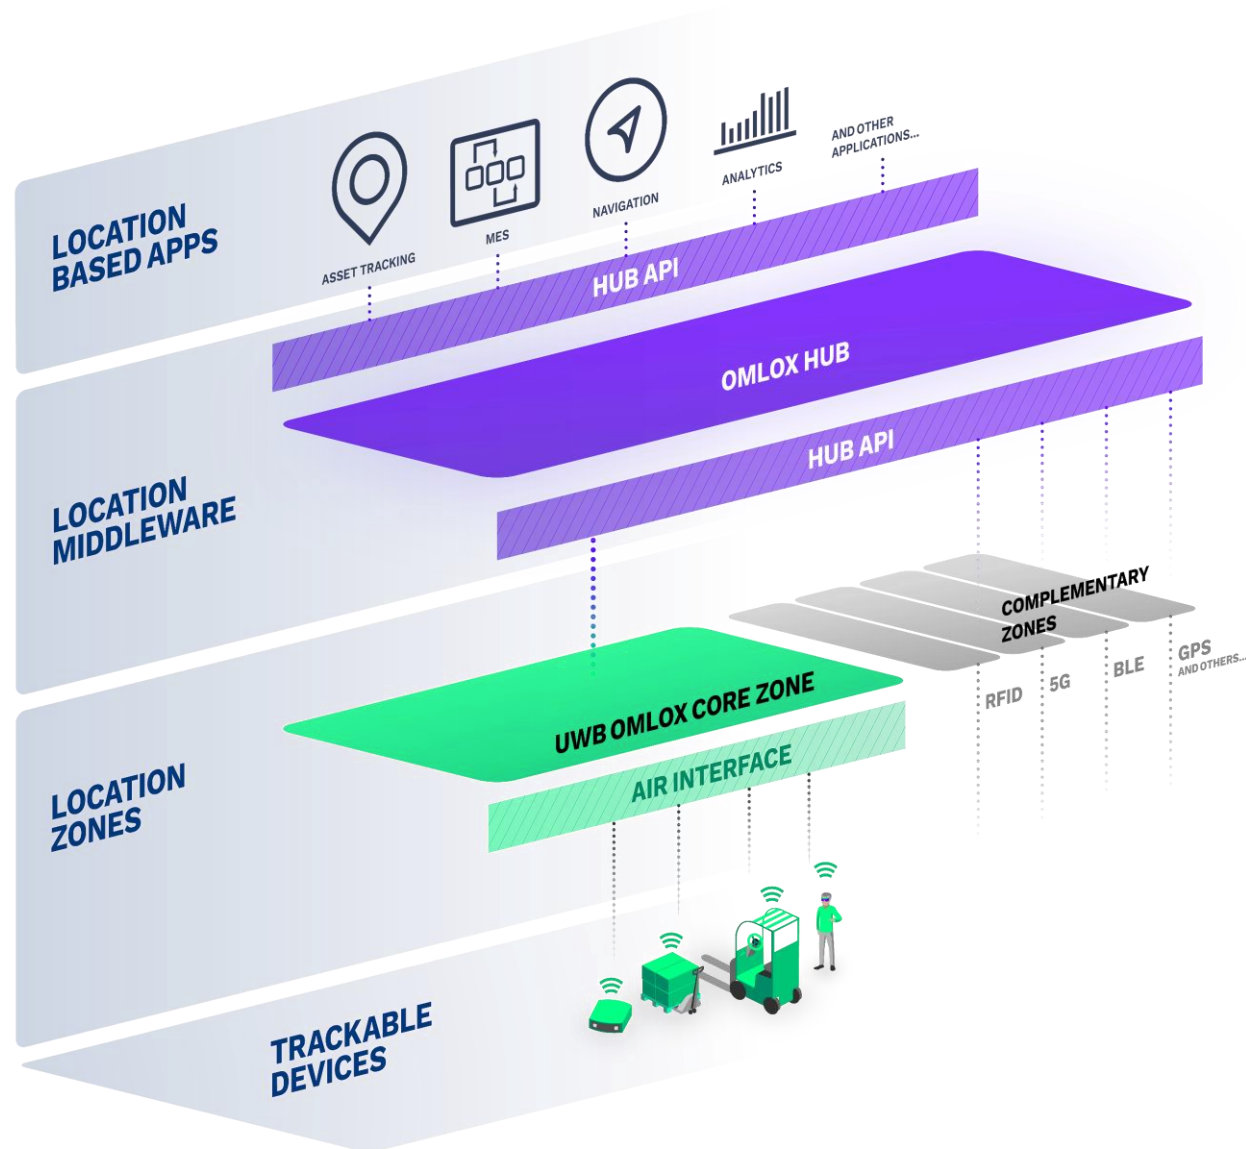

There are thousands of proprietary silo applications with locating technologies

Location based apps

Location zones

Mobile units

The omlox architecture & standardized interfaces

omlox standardization

omlox standardization

omlox standardization

omlox enables co-creation: multi-supplier customization

Possible example of an omlox core zone installation

omlox hub

Central locating middleware

- One API - for all location technologies and vendors.
- Seamless tracking of assets - across location, technologies and vendors.
- Support for all locating use-cases.
- Holistic view to all moving things in logistics, intralogistics and manufacturing.
- Easy integration | Lightweight | Real-time capable.

In a nutshell

Provides:

Unified access to
location data

Support for all
use-cases in
industry and logistics

Enables:

Location data
sovereignty

Interoperable
Smart factories and
transparent supply chains

Is:

Open Ecosystem

Hosted by Profibus
International - PI

Defines:

Lightweight locating
middleware

Open
Ultra-Wideband System

The open locating standard

omlox

The first open locating standard.