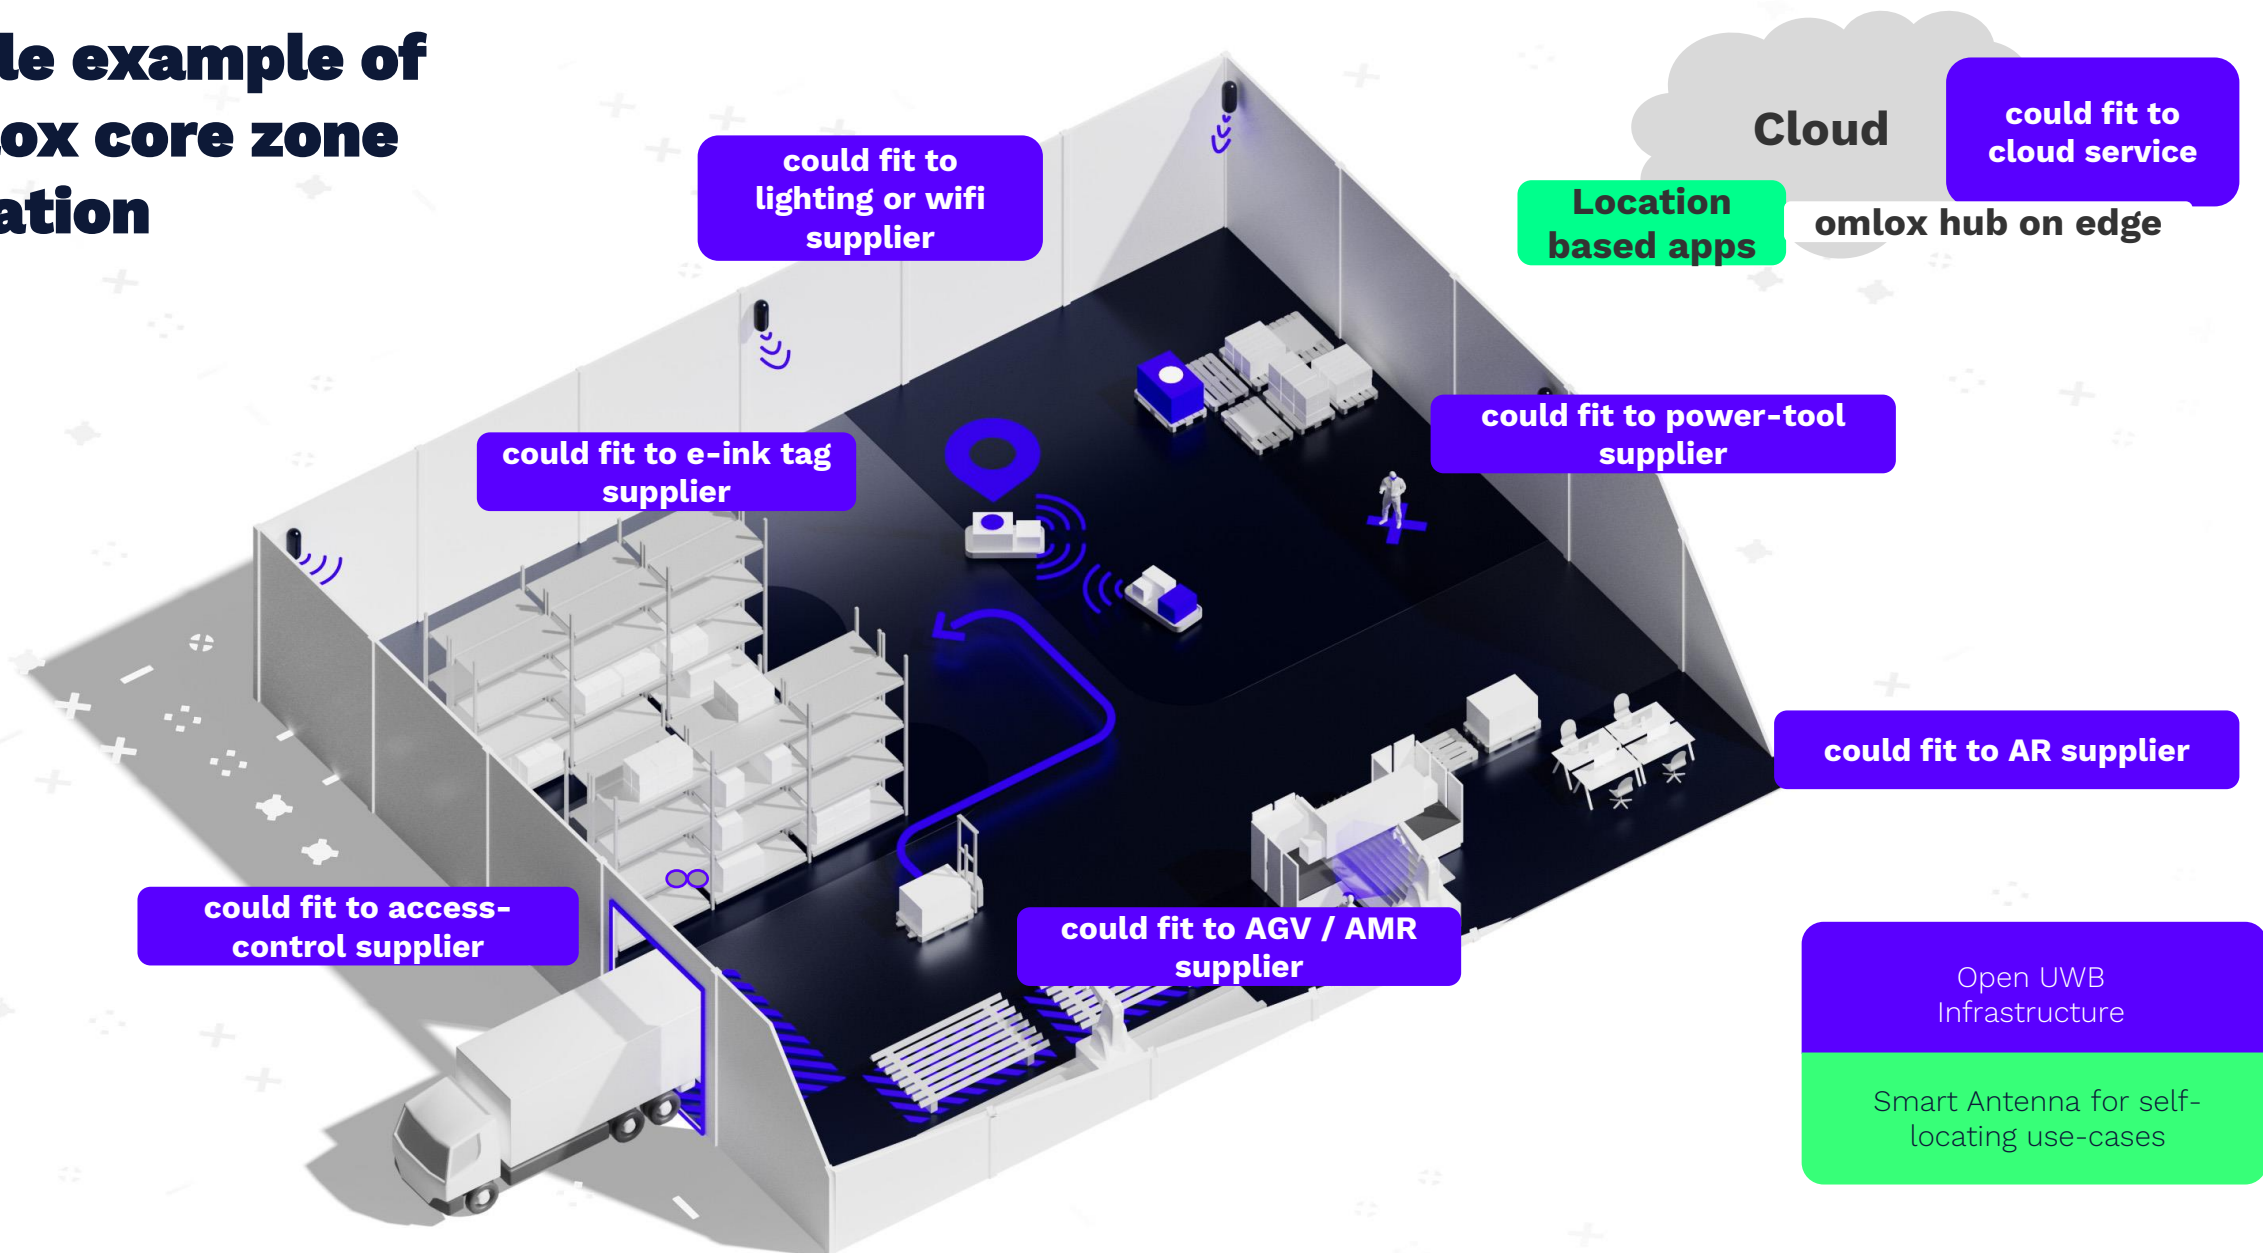

There are thousands of proprietary silo applications with locating technologies

Location based apps

Location zones

Mobile units

The omlox architecture & standardized interfaces

omlox standardization

omlox standardization

omlox standardization

omlox enables co-creation: multi-supplier customization

Possible example of an omlox core zone installation

omlox hub

Central locating middleware

- One API - for all location technologies and vendors.
- Seamless tracking of assets - across location, technologies and vendors.
- Support for all locating use-cases.
- Holistic view to all moving things in logistics, intralogistics and manufacturing.
- Easy integration | Lightweight | Real-time capable.

In a nutshell

Provides:

Unified access to
location data

Support for all
use-cases in
industry and logistics

Enables:

Location data
sovereignty

Interoperable
Smart factories and
transparent supply chains

Is:

Open Ecosystem

Hosted by Profibus
International - PI

Defines:

Lightweight locating
middleware

Open
Ultra-Wideband System

The open locating standard

omlox

The first open locating standard.